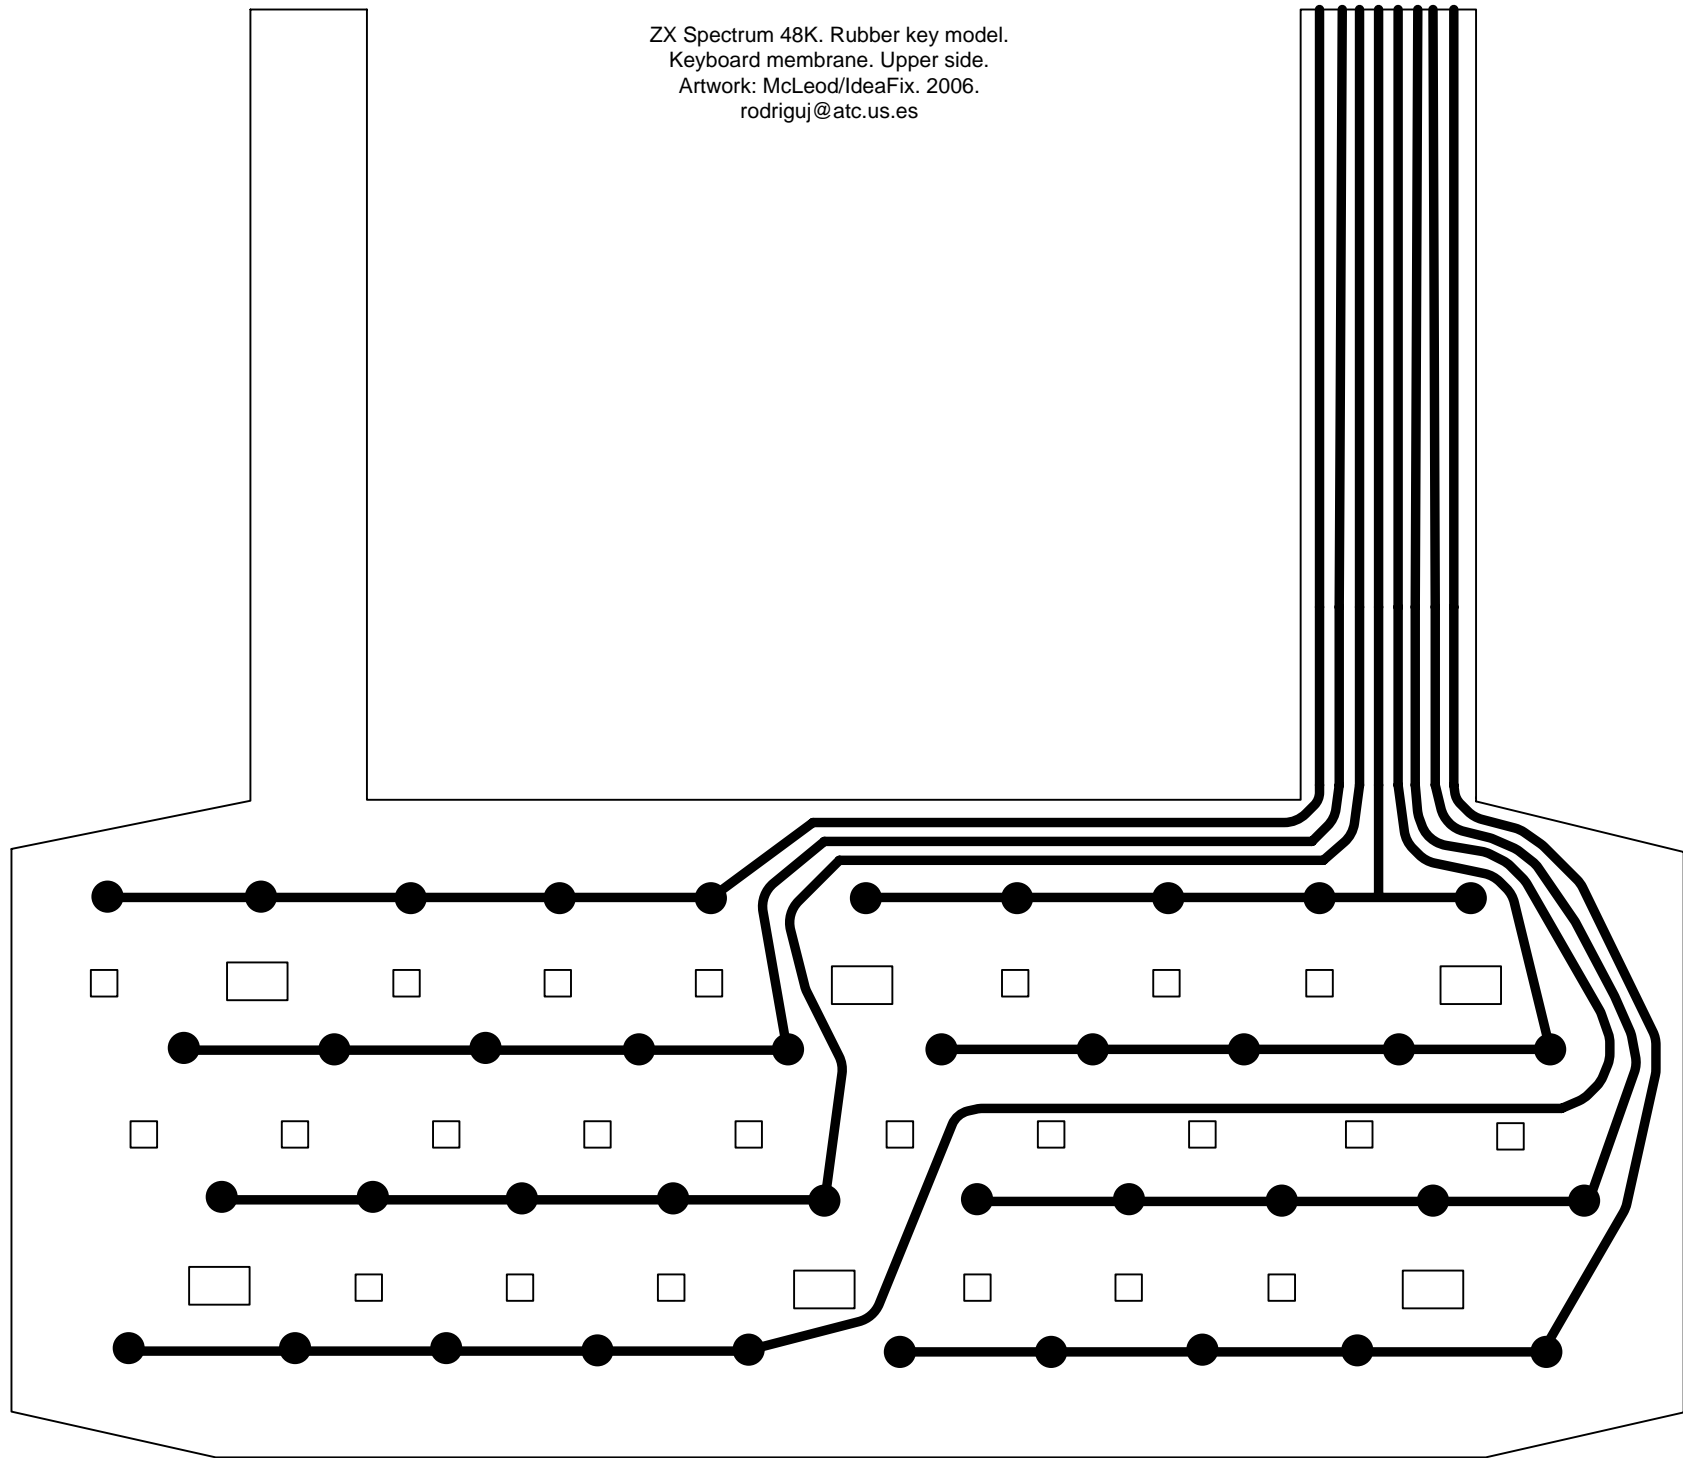

ZX Spectrum 48K. Rubber key model.
Keyboard membrane. Upper side.
Artwork: McLeod/IdeaFix. 2006.
rodrigu@atc.us.es

ZX Spectrum 48K. Rubber key model.
Keyboard membrane. Middle side.
Artwork: Mcleod/IdeaFix. 2006.
rodrigu@atc.us.es

ZX Spectrum 48K. Rubber key model.
Keyboard membrane. Lower side.
Artwork: McLeod/IdeaFix. 2006.
rodrigu@atc.us.es